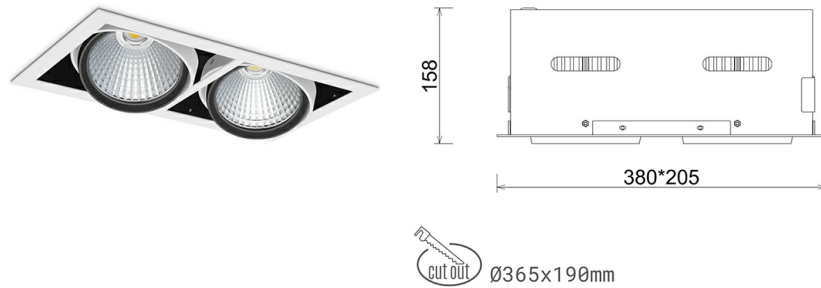

DOWNLIGHT CYGNUS Z2 835 20W 15° WHITE | ON/OFF

Article number: N215-K0003-RF835-H8-H15-ZC01_250-S6-###

LED	COB
Light colour	3500 [K]
CRI	80
Led chip flux	2782 [lm]
Luminous flux	2225 [lm]
System power	20 [W]
Luminaire Efficiency	111 [lm/W]
Beam angle	15°
Controller	ON/OFF
MacAdam	3 SDCM

Downlight LED

LED downlight for drop ceiling installation. Aluminium housing. Available in white, black and grey. Any RAL palette colour available on enquiry. Housing enables adjustment in two axis planes. Glass cover included. Reflector beams available: 15°, 30°, 45° and 60°. Maximum power is 2x 37W

LUMINAIRE

Weight	2,8 [kg]
Protection rating IP , IK , class	IP 20, IK 3,
Luminaire colour	Glass
Cover	220-240V 50-60Hz
Operating voltage	

Note: All data are typical values. Tolerance of measurements +/-10% System features may change with product improvements due to technical advances.