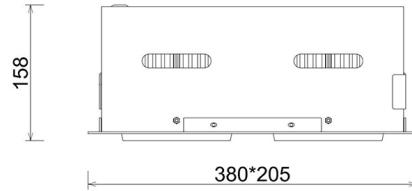

DOWNLIGHT CYGNUS Z2 930 46W 60° WHITE PREMIUM COLOR ON/OFF

Article number: N215-K0003-PC930-HA-H60-ZC02_600-S6-###

LED	COB
Light colour	3000 [K] PREMIUM COLOR
CRI	90
Led chip flux	5176 [lm]
Luminous flux	4140 [lm]
System power	46 [W]
Luminaire Efficiency	90 [lm/W]
Beam angle	60°
Controller	ON/OFF
MacAdam	3 SDCM

Downlight LED

LED downlight for drop ceiling installation. Aluminium housing. Available in white, black and grey. Any RAL palette colour available on enquiry. Housing enables adjustment in two axis planes. Glass cover included. Reflector beams available: 15°, 30°, 45° and 60°. Maximum power is 2x 37W

LUMINAIRE

Weight	2,8 [kg]
Protection rating IP , IK , class	IP 20, IK 3,
Luminaire colour	WHITE
Cover	Glass
Operating voltage	220-240V 50-60Hz

Note: All data are typical values. Tolerance of measurements +/-10% System features may change with product improvements due to technical advances.