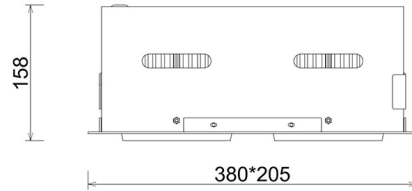

DOWNLIGHT CYGNUS Z2 930 38W 60° WHITE CRI97 ON/OFF

LED	COB
Light colour	3000 [K] CRI97
CRI	90
Led chip flux	4398 [lm]
Luminous flux	3518 [lm]
System power	38 [W]
Luminaire Efficiency	93 [lm/W]
Beam angle	60°
Controller	ON/OFF
MacAdam	3 SDCM

Downlight LED

LED downlight for drop ceiling installation. Aluminium housing. Available in white, black and grey. Any RAL palette colour available on enquiry. Housing enables adjustment in two axis planes. Glass cover included. Reflector beams available: 15°, 30°, 45° and 60°. Maximum power is 2x 37W

LUMINAIRE

Weight	2,8 [kg]
Protection rating IP , IK , class	IP 20, IK 3,
Luminaire colour	Glass
Cover	220-240V 50-60Hz
Operating voltage	

Note: All data are typical values. Tolerance of measurements +/-10% System features may change with product improvements due to technical advances.

OPTIONS

RAL colours on inquiry, honeycomb louver on inquiry , Casambi on inquiry, DALI on inquiry, Phase-cut dimming on inquiry.

Generated: 17.09.2024

+48 32 388 80 00

www.cora.pl
cora@cora.pl

Street: Ignatza Hakuby 18
41-914 Bytom, Polska