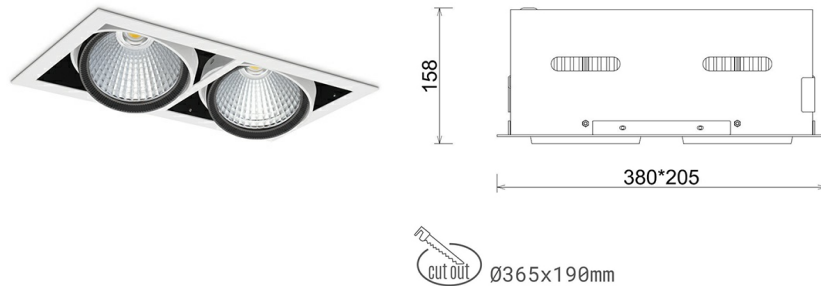

# DOWNLIGHT CYGNUS Z2 935 22W 45° WHITE PREMIUM WHITE ON/OFF

Article number: N215-K0003-HE935-HA-H45-ZC01\_250-S6-###

LED	COB
Light colour	3500 [K] PREMIUM WHITE
CRI	90
Led chip flux	3090 [lm]
Luminous flux	2472 [lm]
System power	22 [W]
Luminaire Efficiency	112 [lm/W]
Beam angle	45°
Controller	ON/OFF
MacAdam	3 SDCM

### Downlight LED

LED downlight for drop ceiling installation. Aluminium housing. Available in white, black and grey. Any RAL palette colour available on enquiry. Housing enables adjustment in two axis planes. Glass cover included. Reflector beams available: 15°, 30°, 45° and 60°. Maximum power is 2x 37W

### LUMINAIRE

Weight	2,8 [kg]
Protection rating IP , IK , class	IP 20, IK 3,
Luminaire colour	WHITE
Cover	Glass
Operating voltage	220-240V 50-60Hz

Note: All data are typical values. Tolerance of measurements +/-10% System features may change with product improvements due to technical advances.