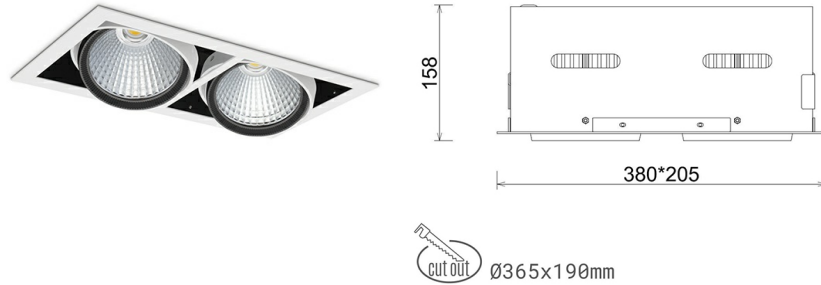

DOWNLIGHT CYGNUS Z2 957 62W 30° WHITE SPECIAL ON/OFF

LED	COB
Light colour	5700 [K] SPECIAL
CRI	90
Led chip flux	7868 [lm]
Luminous flux	6294 [lm]
System power	62 [W]
Luminaire Efficiency	102 [lm/W]
Beam angle	30°
Controller	ON/OFF
MacAdam	3 SDCM

Downlight LED

LED downlight for drop ceiling installation. Aluminium housing. Available in white, black and grey. Any RAL palette colour available on enquiry. Housing enables adjustment in two axis planes. Glass cover included. Reflector beams available: 15°, 30°, 45° and 60°. Maximum power is 2x 37W

LUMINAIRE

Weight	2,8 [kg]
Protection rating IP , IK , class	IP 20, IK 3,
Luminaire colour	WHITE
Cover	Glass
Operating voltage	220-240V 50-60Hz

Note: All data are typical values. Tolerance of measurements +/-10% System features may change with product improvements due to technical advances.

OPTIONS

RAL colours on inquiry, honeycomb louver on inquiry , Casambi on inquiry, DALI on inquiry, Phase-cut dimming on inquiry.

Generated: 26.06.2024

+48 32 388 80 00

www.cora.pl
cora@cora.pl

Street: Ignatza Hakuby 18
41-914 Bytom, Polska