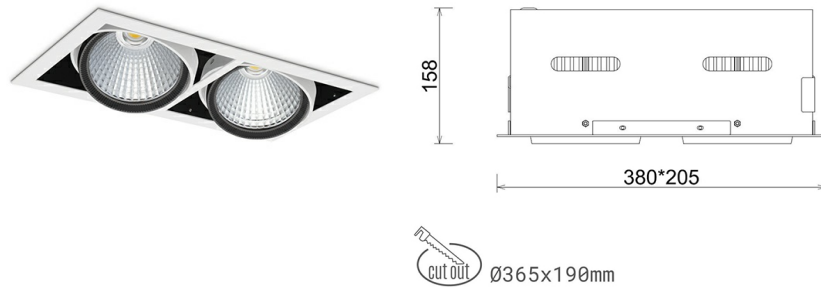

DOWNLIGHT CYGNUS Z2 957 54W 15° WHITE SPECIAL ON/OFF

Article number: N215-K0003-CC957-H8-H15-ZC02_700-S6-###

| | |
|----------------------|------------------|
| LED | COB |
| Light colour | 5700 [K] SPECIAL |
| CRI | 90 |
| Led chip flux | 6968 [lm] |
| Luminous flux | 5574 [lm] |
| System power | 54 [W] |
| Luminaire Efficiency | 103 [lm/W] |
| Beam angle | 15° |
| Controller | ON/OFF |
| MacAdam | 3 SDCM |

Downlight LED

LED downlight for drop ceiling installation. Aluminium housing. Available in white, black and grey. Any RAL palette colour available on enquiry. Housing enables adjustment in two axis planes. Glass cover included. Reflector beams available: 15°, 30°, 45° and 60°. Maximum power is 2x 37W

LUMINAIRE

| | |
|-----------------------------------|------------------|
| Weight | 2,8 [kg] |
| Protection rating IP , IK , class | IP 20, IK 3, |
| Luminaire colour | WHITE |
| Cover | Glass |
| Operating voltage | 220-240V 50-60Hz |