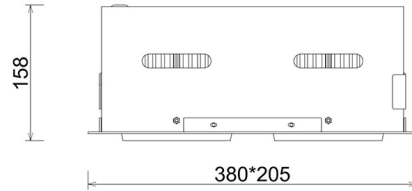

DOWNLIGHT CYGNUS Z2 942 38W 45° WHITE MEAT WHITE ON/OFF

LED	COB
Light colour	4200 [K] MEAT WHITE
CRI	90
Led chip flux	3952 [lm]
Luminous flux	3161 [lm]
System power	38 [W]
Luminaire Efficiency	83 [lm/W]
Beam angle	45°
Controller	ON/OFF
MacAdam	3 SDCM

Downlight LED

LED downlight for drop ceiling installation. Aluminium housing. Available in white, black and grey. Any RAL palette colour available on enquiry. Housing enables adjustment in two axis planes. Glass cover included. Reflector beams available: 15°, 30°, 45° and 60°. Maximum power is 2x 37W

LUMINAIRE

Weight	2,8 [kg]
Protection rating IP , IK , class	IP 20, IK 3,
Luminaire colour	Glass
Cover	220-240V 50-60Hz
Operating voltage	

Note: All data are typical values. Tolerance of measurements +/-10% System features may change with product improvements due to technical advances.

OPTIONS

RAL colours on inquiry, honeycomb louver on inquiry , Casambi on inquiry, DALI on inquiry, Phase-cut dimming on inquiry.

Generated: 17.09.2024

+48 32 388 80 00

www.cora.pl
cora@cora.pl

Street: Ignatza Hakuby 18
41-914 Bytom, Polska