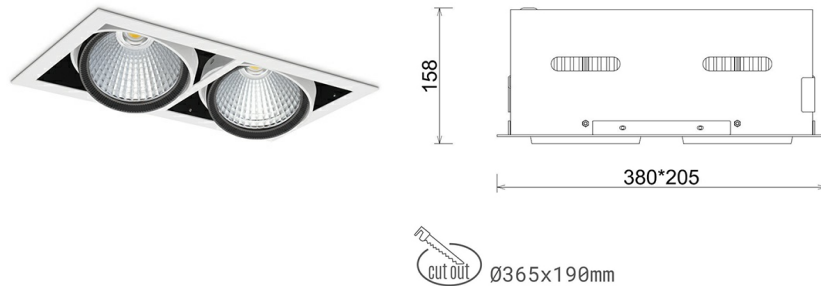

DOWNLIGHT CYGNUS Z2 942 28W 15° WHITE MEAT WHITE ON/OFF

Article number: N215-K0003-CC942-H8-H15-ZC01_350-S6-###

LED	COB
Light colour	4200 [K] MEAT WHITE
CRI	90
Led chip flux	2824 [lm]
Luminous flux	2259 [lm]
System power	28 [W]
Luminaire Efficiency	81 [lm/W]
Beam angle	15°
Controller	ON/OFF
MacAdam	3 SDCM

Downlight LED

LED downlight for drop ceiling installation. Aluminium housing. Available in white, black and grey. Any RAL palette colour available on enquiry. Housing enables adjustment in two axis planes. Glass cover included. Reflector beams available: 15°, 30°, 45° and 60°. Maximum power is 2x 37W

LUMINAIRE

Weight	2,8 [kg]
Protection rating IP , IK , class	IP 20, IK 3,
Luminaire colour	WHITE
Cover	Glass
Operating voltage	220-240V 50-60Hz

Note: All data are typical values. Tolerance of measurements +/-10% System features may change with product improvements due to technical advances.