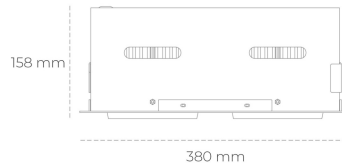

# DOWNLIGHT CYGNUS Z2 940 54W 15° WHITE HI EFFICIENT ON/OFF

Article number: N215-K0003-BB940-H8-H15-ZC02\_700-S6-###

LED	COB
Light colour	4000 [K] HI EFFICIENT
CRI	90
Led chip flux	8770 [lm]
Luminous flux	7016 [lm]
System power	54 [W]
Luminaire Efficiency	130 [lm/W]
Beam angle	15°
Controller	ON/OFF
MacAdam	3 SDCM

## Downlight LED

LED downlight for drop ceiling installation. Aluminium housing. Available in white, black and grey. Any RAL palette colour available on enquiry. Housing enables adjustment in two axis planes. Glass cover included. Reflector beams available: 15°, 30°, 45° and 60°. Maximum power is 2x 37W

## LUMINAIRE

Weight	2.8 [kg]
Protection rating IP , IK , class	IP 20, IK 3,
Luminaire colour	WHITE
Cover	Glass
Operating voltage	220-240V 50-60Hz

Note: All data are typical values. Tolerance of measurements +/-10%  
System features may change with product improvements due to technical advances.