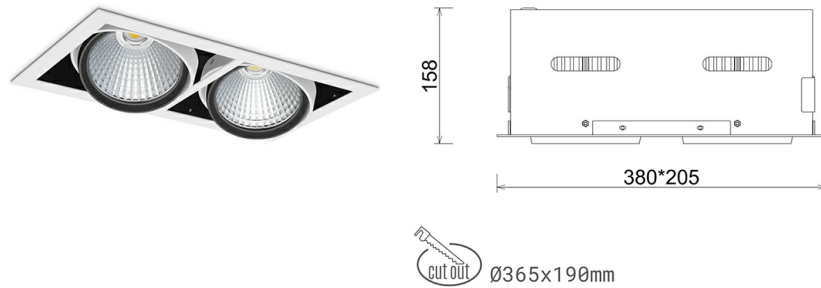

## DOWNLIGHT CYGNUS Z2 930 46W 60° WHITE HI EFFICIENT ON/OFF

Article number: N215-K0003-BB930-H8-H60-ZC02\_600-S6-###

LED	COB
Light colour	3000 [K] HI EFFICIENT
CRI	90
Led chip flux	7574 [lm]
Luminous flux	6059 [lm]
System power	46 [W]
Luminaire Efficiency	132 [lm/W]
Beam angle	60°
Controller	ON/OFF
MacAdam	3 SDCM

### Downlight LED

LED downlight for drop ceiling installation. Aluminium housing. Available in white, black and grey. Any RAL palette colour available on enquiry. Housing enables adjustment in two axis planes. Glass cover included. Reflector beams available: 15°, 30°, 45° and 60°. Maximum power is 2x 37W

### LUMINAIRE

Weight	2,8 [kg]
Protection rating IP , IK , class	IP 20, IK 3,
Luminaire colour	WHITE
Cover	Glass
Operating voltage	220-240V 50-60Hz

Note: All data are typical values. Tolerance of measurements +/-10% System features may change with product improvements due to technical advances.