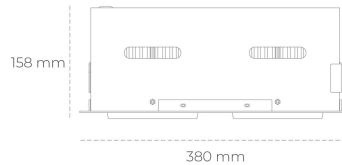

DOWNLIGHT CYGNUS Z2 825 54W 30° BLACK BREAD ON/OFF

Article number: N215-K0002-VF825-H8-H30-ZC02_700-S6-###

LED	COB
Light colour	2500 [K] BREAD
CRI	80
Led chip flux	6338 [lm]
Luminous flux	5070 [lm]
System power	54 [W]
Luminaire Efficiency	94 [lm/W]
Beam angle	30°
Controller	ON/OFF
MacAdam	3 SDCM

Downlight LED

LED downlight for drop ceiling installation. Aluminium housing. Available in white, black and grey. Any RAL palette colour available on enquiry. Housing enables adjustment in two axis planes. Glass cover included. Reflector beams available: 15°, 30°, 45° and 60°. Maximum power is 2x 37W

LUMINAIRE

Weight	2.8 [kg]
Protection rating IP , IK , class	IP 20, IK 3,
Luminaire colour	BLACK
Cover	Glass
Operating voltage	220-240V 50-60Hz

Note: All data are typical values. Tolerance of measurements +/-10%
System features may change with product improvements due to technical advances.