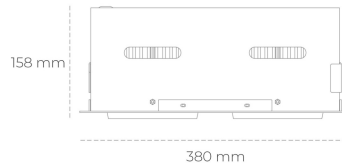

# DOWNLIGHT CYGNUS Z2 927 74W 60° BLACK | ON/OFF

Article number: N215-K0002-RF927-H8-H60-ZC03\_950-S6-###

LED	COB
Light colour	2700 [K]
CRI	80
Led chip flux	8444 [lm]
Luminous flux	6755 [lm]
System power	74 [W]
Luminaire Efficiency	91 [lm/W]
Beam angle	60°
Controller	ON/OFF
MacAdam	3 SDCM

### Downlight LED

LED downlight for drop ceiling installation. Aluminium housing. Available in white, black and grey. Any RAL palette colour available on enquiry. Housing enables adjustment in two axis planes. Glass cover included. Reflector beams available: 15°, 30°, 45° and 60°. Maximum power is 2x 37W

### LUMINAIRE

Weight	2.8 [kg]
Protection rating IP , IK , class	IP 20, IK 3,
Luminaire colour	BLACK
Cover	Glass
Operating voltage	220-240V 50-60Hz

Note: All data are typical values. Tolerance of measurements +/-10%  
System features may change with product improvements due to technical advances.