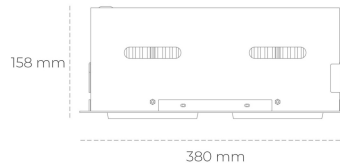

DOWNLIGHT CYGNUS Z2 835 42W 60° BLACK | ON/OFF

Article number: N215-K0002-RF835-H8-H60-ZC02_550-S6-###

LED	COB
Light colour	3500 [K]
CRI	80
Led chip flux	6122 [lm]
Luminous flux	4897 [lm]
System power	42 [W]
Luminaire Efficiency	117 [lm/W]
Beam angle	60°
Controller	ON/OFF
MacAdam	3 SDCM

Downlight LED

LED downlight for drop ceiling installation. Aluminium housing. Available in white, black and grey. Any RAL palette colour available on enquiry. Housing enables adjustment in two axis planes. Glass cover included. Reflector beams available: 15°, 30°, 45° and 60°. Maximum power is 2x 37W

LUMINAIRE

Weight	2.8 [kg]
Protection rating IP , IK , class	IP 20, IK 3,
Luminaire colour	BLACK
Cover	Glass
Operating voltage	220-240V 50-60Hz

Note: All data are typical values. Tolerance of measurements +/-10%
System features may change with product improvements due to technical advances.