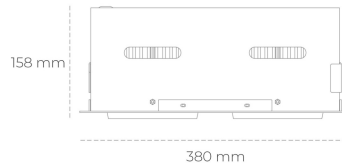

DOWNLIGHT CYGNUS Z2 827 70W 45° BLACK | ON/OFF

Article number: N215-K0002-RF827-H8-H45-ZC03_900-S6-###

LED	COB
Light colour	2700 [K]
CRI	80
Led chip flux	9700 [lm]
Luminous flux	7760 [lm]
System power	70 [W]
Luminaire Efficiency	111 [lm/W]
Beam angle	45°
Controller	ON/OFF
MacAdam	3 SDCM

Downlight LED

LED downlight for drop ceiling installation. Aluminium housing. Available in white, black and grey. Any RAL palette colour available on enquiry. Housing enables adjustment in two axis planes. Glass cover included. Reflector beams available: 15°, 30°, 45° and 60°. Maximum power is 2x 37W

LUMINAIRE

Weight	2.8 [kg]
Protection rating IP , IK , class	IP 20, IK 3,
Luminaire colour	BLACK
Cover	Glass
Operating voltage	220-240V 50-60Hz

Note: All data are typical values. Tolerance of measurements +/-10%
System features may change with product improvements due to technical advances.