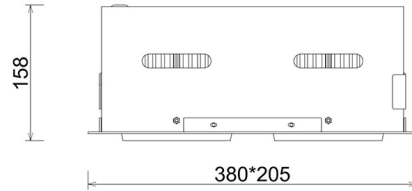

DOWNLIGHT CYGNUS Z2 827 62W 45° BLACK | ON/OFF

LED	COB
Light colour	2700 [K] |
CRI	80
Led chip flux	8622 [lm]
Luminous flux	6897 [lm]
System power	62 [W]
Luminaire Efficiency	111 [lm/W]
Beam angle	45°
Controller	ON/OFF
MacAdam	3 SDCM

Downlight LED

LED downlight for drop ceiling installation. Aluminium housing. Available in white, black and grey. Any RAL palette colour available on enquiry. Housing enables adjustment in two axis planes. Glass cover included. Reflector beams available: 15°, 30°, 45° and 60°. Maximum power is 2x 37W

LUMINAIRE

Weight	2,8 [kg]
Protection rating IP , IK , class	IP 20, IK 3,
Luminaire colour	BLACK
Cover	Glass
Operating voltage	220-240V 50-60Hz

Note: All data are typical values. Tolerance of measurements +/-10% System features may change with product improvements due to technical advances.

OPTIONS

RAL colours on inquiry, honeycomb louver on inquiry , Casambi on inquiry, DALI on inquiry, Phase-cut dimming on inquiry.

Generated: 16.07.2024

+48 32 388 80 00

www.corra.pl
cora@corra.pl

Street: Ignatza Hakuby 18
41-914 Bytom, Polska