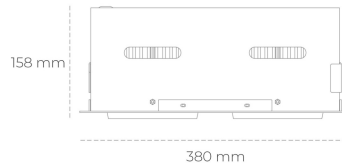

DOWNLIGHT CYGNUS Z2 940 28W 30° BLACK PREMIUM WHITE ON/OFF

Article number: N215-K0002-PW940-HA-H30-ZC01_350-S6-###

LED	COB
Light colour	4000 [K] PREMIUM WHITE
CRI	
Led chip flux	90
Luminous flux	3774 [lm]
System power	3019 [lm]
Luminaire Efficiency	28 [W]
Beam angle	108 [lm/W]
Controller	30°
MacAdam	ON/OFF 3 SDCM

Downlight LED

LED downlight for drop ceiling installation. Aluminium housing. Available in white, black and grey. Any RAL palette colour available on enquiry. Housing enables adjustment in two axis planes. Glass cover included. Reflector beams available: 15°, 30°, 45° and 60°. Maximum power is 2x 37W

LUMINAIRE

Weight	2.8 [kg]
Protection rating IP , IK , class	IP 20, IK 3,
Luminaire colour	BLACK
Cover	Glass
Operating voltage	220-240V 50-60Hz

Note: All data are typical values. Tolerance of measurements +/-10%. System features may change with product improvements due to technical advances.