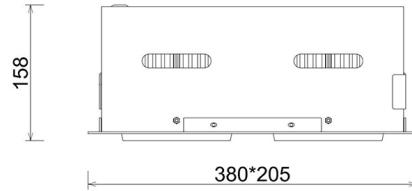

DOWNLIGHT CYGNUS Z2 935 70W 45° BLACK PREMIUM WHITE ON/OFF

Article number: N215-K0002-HE935-HA-H45-ZC03_900-S6-###

LED	COB
Light colour	3500 [K] PREMIUM WHITE
CRI	90
Led chip flux	8076 [lm]
Luminous flux	6460 [lm]
System power	70 [W]
Luminaire Efficiency	92 [lm/W]
Beam angle	45°
Controller	ON/OFF
MacAdam	3 SDCM

Downlight LED

LED downlight for drop ceiling installation. Aluminium housing. Available in white, black and grey. Any RAL palette colour available on enquiry. Housing enables adjustment in two axis planes. Glass cover included. Reflector beams available: 15°, 30°, 45° and 60°. Maximum power is 2x 37W

LUMINAIRE

Weight	2,8 [kg]
Protection rating IP , IK , class	IP 20, IK 3,
Luminaire colour	WHITE
Cover	Glass
Operating voltage	220-240V 50-60Hz

Note: All data are typical values. Tolerance of measurements +/-10% System features may change with product improvements due to technical advances.