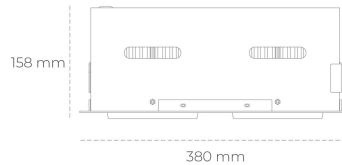

DOWNLIGHT CYGNUS Z2 930 62W 45° BLACK PREMIUM WHITE ON/OFF

Article number: N215-K0002-HE930-HA-H45-ZC03_800-S6-###

LED	COB
Light colour	3000 [K] PREMIUM WHITE
CRI	
Led chip flux	90
Luminous flux	7822 [lm]
System power	6257 [lm]
Luminaire Efficiency	62 [W]
Beam angle	101 [lm/W]
Controller	45°
MacAdam	ON/OFF 3 SDCM

Downlight LED

LED downlight for drop ceiling installation. Aluminium housing. Available in white, black and grey. Any RAL palette colour available on enquiry. Housing enables adjustment in two axis planes. Glass cover included. Reflector beams available: 15°, 30°, 45° and 60°. Maximum power is 2x 37W

LUMINAIRE

Weight	2.8 [kg]
Protection rating IP , IK , class	IP 20, IK 3,
Luminaire colour	BLACK
Cover	Glass
Operating voltage	220-240V 50-60Hz

Note: All data are typical values. Tolerance of measurements +/-10%. System features may change with product improvements due to technical advances.