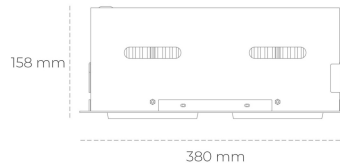

# DOWNLIGHT CYGNUS Z2 957 54W 60° BLACK SPECIAL ON/OFF

Article number: N215-K0002-CC957-H8-H60-ZC02\_700-S6-###

LED	COB
Light colour	5700 [K] SPECIAL
CRI	90
Led chip flux	6968 [lm]
Luminous flux	5574 [lm]
System power	54 [W]
Luminaire Efficiency	103 [lm/W]
Beam angle	60°
Controller	ON/OFF
MacAdam	3 SDCM

## Downlight LED

LED downlight for drop ceiling installation. Aluminium housing. Available in white, black and grey. Any RAL palette colour available on enquiry. Housing enables adjustment in two axis planes. Glass cover included. Reflector beams available: 15°, 30°, 45° and 60°. Maximum power is 2x 37W

## LUMINAIRE

Weight	2.8 [kg]
Protection rating IP , IK , class	IP 20, IK 3,
Luminaire colour	BLACK
Cover	Glass
Operating voltage	220-240V 50-60Hz

Note: All data are typical values. Tolerance of measurements +/-10%  
System features may change with product improvements due to technical advances.