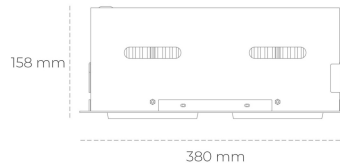

DOWNLIGHT CYGNUS Z2 820 42W 45° GREY MEAT PINK ON/OFF

Article number: N215-K0001-VE820-H8-H45-ZC02_550-S6-###

LED	COB
Light colour	2000 [K] MEAT PINK
CRI	80
Led chip flux	3690 [lm]
Luminous flux	2952 [lm]
System power	42 [W]
Luminaire Efficiency	70 [lm/W]
Beam angle	45°
Controller	ON/OFF
MacAdam	3 SDCM

Downlight LED

LED downlight for drop ceiling installation. Aluminium housing. Available in white, black and grey. Any RAL palette colour available on enquiry. Housing enables adjustment in two axis planes. Glass cover included. Reflector beams available: 15°, 30°, 45° and 60°. Maximum power is 2x 37W

LUMINAIRE

Weight	2.8 [kg]
Protection rating IP , IK , class	IP 20, IK 3,
Luminaire colour	GREY
Cover	Glass
Operating voltage	220-240V 50-60Hz

Note: All data are typical values. Tolerance of measurements +/-10%
System features may change with product improvements due to technical advances.

OPTIONS

RAL colours on inquiry, honeycomb louver on inquiry , Casambi on inquiry, DALI on inquiry, Phase-cut dimming on inquiry.

Generated: 21.09.2024

+48 32 388 80 00

www.cora.pl

cora@cora.pl

Street: Ignatza Hakuby 18

41-914 Bytom, Polska