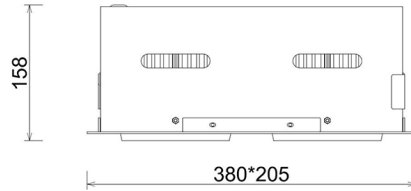

DOWNLIGHT CYGNUS Z2 820 20W 45° GREY MEAT PINK ON/OFF

LED	COB
Light colour	2000 [K] MEAT PINK
CRI	80
Led chip flux	1790 [lm]
Luminous flux	1432 [lm]
System power	20 [W]
Luminaire Efficiency	72 [lm/W]
Beam angle	45°
Controller	ON/OFF
MacAdam	3 SDCM

Downlight LED

LED downlight for drop ceiling installation. Aluminium housing. Available in white, black and grey. Any RAL palette colour available on enquiry. Housing enables adjustment in two axis planes. Glass cover included. Reflector beams available: 15°, 30°, 45° and 60°. Maximum power is 2x 37W

LUMINAIRE

Weight	2,8 [kg]
Protection rating IP , IK , class	IP 20, IK 3,
Luminaire colour	BLACK
Cover	Glass
Operating voltage	220-240V 50-60Hz

Note: All data are typical values. Tolerance of measurements +/-10% System features may change with product improvements due to technical advances.

OPTIONS

RAL colours on inquiry, honeycomb louver on inquiry , Casambi on inquiry, DALI on inquiry, Phase-cut dimming on inquiry.

Generated: 17.09.2024

+48 32 388 80 00

www.corra.pl
corra@corra.pl

Street: Ignatza Hakuby 18
41-914 Bytom, Polska