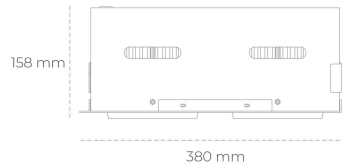

# DOWNLIGHT CYGNUS Z2 930 50W 60° GREY | ON/OFF

Article number: N215-K0001-RF930-H8-H60-ZC02\_650-S6-###

LED	COB
Light colour	3000 [K]
CRI	90
Led chip flux	5994 [lm]
Luminous flux	4795 [lm]
System power	50 [W]
Luminaire Efficiency	96 [lm/W]
Beam angle	60°
Controller	ON/OFF
MacAdam	3 SDCM

### Downlight LED

LED downlight for drop ceiling installation. Aluminium housing. Available in white, black and grey. Any RAL palette colour available on enquiry. Housing enables adjustment in two axis planes. Glass cover included. Reflector beams available: 15°, 30°, 45° and 60°. Maximum power is 2x 37W

### LUMINAIRE

Weight	2.8 [kg]
Protection rating IP , IK , class	IP 20, IK 3,
Luminaire colour	GREY
Cover	Glass
Operating voltage	220-240V 50-60Hz

Note: All data are typical values. Tolerance of measurements +/-10%  
System features may change with product improvements due to technical advances.