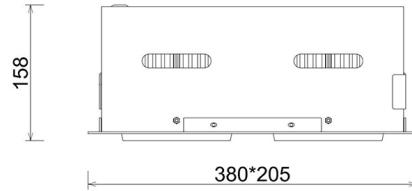

DOWNLIGHT CYGNUS Z2 930 54W 45° GREY | ON/OFF

Article number: N215-K0001-RF930-H8-H45-ZC02_700-S6-###

LED	COB
Light colour	3000 [K]
CRI	90
Led chip flux	6454 [lm]
Luminous flux	5163 [lm]
System power	54 [W]
Luminaire Efficiency	96 [lm/W]
Beam angle	45°
Controller	ON/OFF
MacAdam	3 SDCM

Downlight LED

LED downlight for drop ceiling installation. Aluminium housing. Available in white, black and grey. Any RAL palette colour available on enquiry. Housing enables adjustment in two axis planes. Glass cover included. Reflector beams available: 15°, 30°, 45° and 60°. Maximum power is 2x 37W

LUMINAIRE

Weight	2,8 [kg]
Protection rating IP , IK , class	IP 20, IK 3,
Luminaire colour	GREY
Cover	Glass
Operating voltage	220-240V 50-60Hz

Note: All data are typical values. Tolerance of measurements +/-10% System features may change with product improvements due to technical advances.