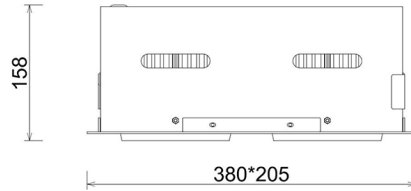

DOWNLIGHT CYGNUS Z2 850 74W 60° GREY | ON/OFF

LED	COB
Light colour	5000 [K] |
CRI	80
Led chip flux	11004 [lm]
Luminous flux	8803 [lm]
System power	74 [W]
Luminaire Efficiency	119 [lm/W]
Beam angle	60°
Controller	ON/OFF
MacAdam	3 SDCM

Downlight LED

LED downlight for drop ceiling installation. Aluminium housing. Available in white, black and grey. Any RAL palette colour available on enquiry. Housing enables adjustment in two axis planes. Glass cover included. Reflector beams available: 15°, 30°, 45° and 60°. Maximum power is 2x 37W

LUMINAIRE

Weight	2,8 [kg]
Protection rating IP , IK , class	IP 20, IK 3,
Luminaire colour	GREY
Cover	Glass
Operating voltage	220-240V 50-60Hz

Note: All data are typical values. Tolerance of measurements +/-10% System features may change with product improvements due to technical advances.

OPTIONS

RAL colours on inquiry, honeycomb louver on inquiry , Casambi on inquiry, DALI on inquiry, Phase-cut dimming on inquiry.

Generated: 26.06.2024

+48 32 388 80 00

www.corra.pl
cora@corra.pl

Street: Ignatza Hakuby 18
41-914 Bytom, Polska