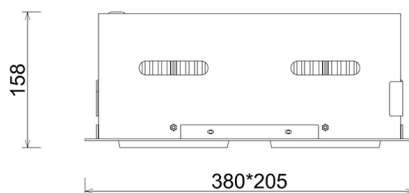

DOWNLIGHT CYGNUS Z2 840 38W 30° GREY | ON/OFF

LED	COB
Light colour	4000 [K] |
CRI	80
Led chip flux	5678 [lm]
Luminous flux	4542 [lm]
System power	38 [W]
Luminaire Efficiency	120 [lm/W]
Beam angle	30°
Controller	ON/OFF
MacAdam	3 SDCM

Downlight LED

LED downlight for drop ceiling installation. Aluminium housing. Available in white, black and grey. Any RAL palette colour available on enquiry. Housing enables adjustment in two axis planes. Glass cover included. Reflector beams available: 15°, 30°, 45° and 60°. Maximum power is 2x 37W

LUMINAIRE

Weight	2,8 [kg]
Protection rating IP , IK , class	IP 20, IK 3,
Luminaire colour	GREY
Cover	Glass
Operating voltage	220-240V 50-60Hz

Note: All data are typical values. Tolerance of measurements +/-10% System features may change with product improvements due to technical advances.

OPTIONS

RAL colours on inquiry, honeycomb louver on inquiry , Casambi on inquiry, DALI on inquiry, Phase-cut dimming on inquiry.

Generated: 16.07.2024

+48 32 388 80 00

www.cora.pl
cora@cora.pl

Street: Ignatza Hakuby 18
41-914 Bytom, Polska