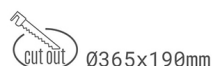

DOWNLIGHT CYGNUS Z2 840 38W 30° GREY | ON/OFF