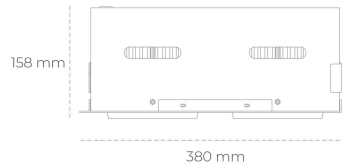

DOWNLIGHT CYGNUS Z2 835 70W 15° GREY | ON/OFF

Article number: N215-K0001-RF835-H8-H15-ZC03_900-S6-###

LED	COB
Light colour	3500 [K]
CRI	80
Led chip flux	10020 [lm]
Luminous flux	8016 [lm]
System power	70 [W]
Luminaire Efficiency	115 [lm/W]
Beam angle	15°
Controller	ON/OFF
MacAdam	3 SDCM

Downlight LED

LED downlight for drop ceiling installation. Aluminium housing. Available in white, black and grey. Any RAL palette colour available on enquiry. Housing enables adjustment in two axis planes. Glass cover included. Reflector beams available: 15°, 30°, 45° and 60°. Maximum power is 2x 37W

LUMINAIRE

Weight	2.8 [kg]
Protection rating IP , IK , class	IP 20, IK 3,
Luminaire colour	GREY
Cover	Glass
Operating voltage	220-240V 50-60Hz

Note: All data are typical values. Tolerance of measurements +/-10%
System features may change with product improvements due to technical advances.