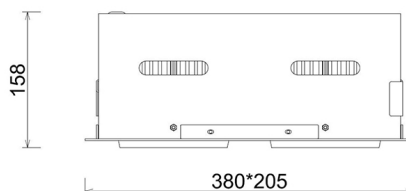

DOWNLIGHT CYGNUS Z2 835 20W 15° GREY | ON/OFF

LED	COB
Light colour	3500 [K] |
CRI	80
Led chip flux	2782 [lm]
Luminous flux	2225 [lm]
System power	20 [W]
Luminaire Efficiency	111 [lm/W]
Beam angle	15°
Controller	ON/OFF
MacAdam	3 SDCM

Downlight LED

LED downlight for drop ceiling installation. Aluminium housing. Available in white, black and grey. Any RAL palette colour available on enquiry. Housing enables adjustment in two axis planes. Glass cover included. Reflector beams available: 15°, 30°, 45° and 60°. Maximum power is 2x 37W

LUMINAIRE

Weight	2,8 [kg]
Protection rating IP , IK , class	IP 20, IK 3,
Luminaire colour	GREY
Cover	Glass
Operating voltage	220-240V 50-60Hz

Note: All data are typical values. Tolerance of measurements +/-10% System features may change with product improvements due to technical advances.

OPTIONS

RAL colours on inquiry, honeycomb louver on inquiry , Casambi on inquiry, DALI on inquiry, Phase-cut dimming on inquiry.

Generated: 16.07.2024

+48 32 388 80 00

www.coral.pl
cora@cora.pl

Street: Ignatza Hakuby 18
41-914 Bytom, Polska