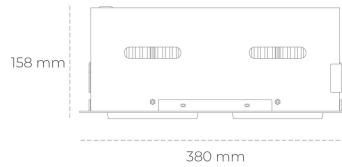

DOWNLIGHT CYGNUS Z2 827 42W 15° GREY | ON/OFF

Article number: N215-K0001-RF827-H8-H15-ZC02_550-S6-###

LED	COB
Light colour	2700 [K]
CRI	80
Led chip flux	5926 [lm]
Luminous flux	4740 [lm]
System power	42 [W]
Luminaire Efficiency	113 [lm/W]
Beam angle	15°
Controller	ON/OFF
MacAdam	3 SDCM

Downlight LED

LED downlight for drop ceiling installation. Aluminium housing. Available in white, black and grey. Any RAL palette colour available on enquiry. Housing enables adjustment in two axis planes. Glass cover included. Reflector beams available: 15°, 30°, 45° and 60°. Maximum power is 2x 37W

LUMINAIRE

Weight	2.8 [kg]
Protection rating IP , IK , class	IP 20, IK 3,
Luminaire colour	GREY
Cover	Glass
Operating voltage	220-240V 50-60Hz

Note: All data are typical values. Tolerance of measurements +/-10%
System features may change with product improvements due to technical advances.