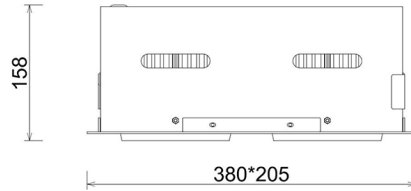

DOWNLIGHT CYGNUS Z2 930 62W 45° GREY PREMIUM COLOR ON/OFF

LED	COB
Light colour	3000 [K] PREMIUM COLOR
CRI	90
Led chip flux	6634 [lm]
Luminous flux	5307 [lm]
System power	62 [W]
Luminaire Efficiency	86 [lm/W]
Beam angle	45°
Controller	ON/OFF
MacAdam	3 SDCM

Downlight LED

LED downlight for drop ceiling installation. Aluminium housing. Available in white, black and grey. Any RAL palette colour available on enquiry. Housing enables adjustment in two axis planes. Glass cover included. Reflector beams available: 15°, 30°, 45° and 60°. Maximum power is 2x 37W

LUMINAIRE

Weight	2,8 [kg]
Protection rating IP , IK , class	IP 20, IK 3,
Luminaire colour	BLACK
Cover	Glass
Operating voltage	220-240V 50-60Hz

Note: All data are typical values. Tolerance of measurements +/-10% System features may change with product improvements due to technical advances.

OPTIONS

RAL colours on inquiry, honeycomb louver on inquiry , Casambi on inquiry, DALI on inquiry, Phase-cut dimming on inquiry.

Generated: 17.09.2024

+48 32 388 80 00

www.cora.pl
cora@cora.pl

Street: Ignatza Hakuby 18
41-914 Bytom, Polska