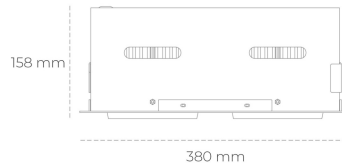

DOWNLIGHT CYGNUS Z2 930 28W 30° GREY PREMIUM COLOR ON/OFF

Article number: N215-K0001-PC930-HA-H30-ZC01_350-S6-###

LED	COB
Light colour	3000 [K] PREMIUM COLOR
CRI	
Led chip flux	90
Luminous flux	3166 [lm]
System power	2532 [lm]
Luminaire Efficiency	28 [W]
Beam angle	90 [lm/W]
Controller	30°
MacAdam	ON/OFF 3 SDCM

Downlight LED

LED downlight for drop ceiling installation. Aluminium housing. Available in white, black and grey. Any RAL palette colour available on enquiry. Housing enables adjustment in two axis planes. Glass cover included. Reflector beams available: 15°, 30°, 45° and 60°. Maximum power is 2x 37W

LUMINAIRE

Weight	2.8 [kg]
Protection rating IP , IK , class	IP 20, IK 3,
Luminaire colour	GREY
Cover	Glass
Operating voltage	220-240V 50-60Hz

Note: All data are typical values. Tolerance of measurements +/-10%. System features may change with product improvements due to technical advances.