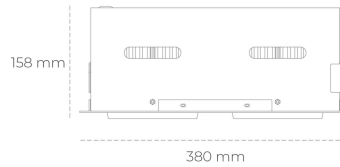

DOWNLIGHT CYGNUS Z2 930 38W 45° GREY CRI97 ON/OFF

Article number: N215-K0001-HI930-H8-H45-ZC01_500-S6-###

LED	COB
Light colour	3000 [K] CRI97
CRI	90
Led chip flux	4398 [lm]
Luminous flux	3518 [lm]
System power	38 [W]
Luminaire Efficiency	93 [lm/W]
Beam angle	45°
Controller	ON/OFF
MacAdam	3 SDCM

Downlight LED

LED downlight for drop ceiling installation. Aluminium housing. Available in white, black and grey. Any RAL palette colour available on enquiry. Housing enables adjustment in two axis planes. Glass cover included. Reflector beams available: 15°, 30°, 45° and 60°. Maximum power is 2x 37W

LUMINAIRE

Weight	2.8 [kg]
Protection rating IP , IK , class	IP 20, IK 3,
Luminaire colour	GREY
Cover	Glass
Operating voltage	220-240V 50-60Hz

Note: All data are typical values. Tolerance of measurements +/-10%
System features may change with product improvements due to technical advances.