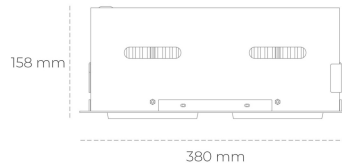

DOWNLIGHT CYGNUS Z2 930 62W 45° GREY PREMIUM WHITE ON/OFF

Article number: N215-K0001-HE930-HA-H45-ZC03_800-S6-###

LED	COB
Light colour	3000 [K] PREMIUM WHITE
CRI	
Led chip flux	90
Luminous flux	7822 [lm]
System power	6257 [lm]
Luminaire Efficiency	62 [W]
Beam angle	101 [lm/W]
Controller	45°
MacAdam	ON/OFF 3 SDCM

Downlight LED

LED downlight for drop ceiling installation. Aluminium housing. Available in white, black and grey. Any RAL palette colour available on enquiry. Housing enables adjustment in two axis planes. Glass cover included. Reflector beams available: 15°, 30°, 45° and 60°. Maximum power is 2x 37W

LUMINAIRE

Weight	2.8 [kg]
Protection rating IP , IK , class	IP 20, IK 3,
Luminaire colour	GREY
Cover	Glass
Operating voltage	220-240V 50-60Hz

Note: All data are typical values. Tolerance of measurements +/-10%. System features may change with product improvements due to technical advances.