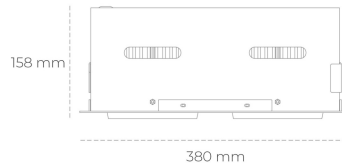

DOWNLIGHT CYGNUS Z2 957 62W 60° GREY SPECIAL ON/OFF

Article number: N215-K0001-CC957-H8-H60-ZC03_800-S6-###

LED	COB
Light colour	5700 [K] SPECIAL
CRI	90
Led chip flux	7868 [lm]
Luminous flux	6294 [lm]
System power	62 [W]
Luminaire Efficiency	102 [lm/W]
Beam angle	60°
Controller	ON/OFF
MacAdam	3 SDCM

Downlight LED

LED downlight for drop ceiling installation. Aluminium housing. Available in white, black and grey. Any RAL palette colour available on enquiry. Housing enables adjustment in two axis planes. Glass cover included. Reflector beams available: 15°, 30°, 45° and 60°. Maximum power is 2x 37W

LUMINAIRE

Weight	2.8 [kg]
Protection rating IP , IK , class	IP 20, IK 3,
Luminaire colour	GREY
Cover	Glass
Operating voltage	220-240V 50-60Hz

Note: All data are typical values. Tolerance of measurements +/-10%
System features may change with product improvements due to technical advances.