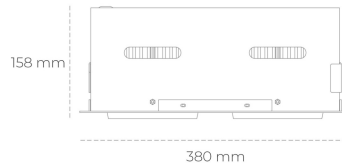

DOWNLIGHT CYGNUS Z2 942 74W 15° GREY MEAT WHITE ON/OFF

Article number: N215-K0001-CC942-H8-H15-ZC03_950-S6-###

LED	COB
Light colour	4200 [K] MEAT WHITE
CRI	90
Led chip flux	7078 [lm]
Luminous flux	5662 [lm]
System power	74 [W]
Luminaire Efficiency	77 [lm/W]
Beam angle	15°
Controller	ON/OFF
MacAdam	3 SDCM

Downlight LED

LED downlight for drop ceiling installation. Aluminium housing. Available in white, black and grey. Any RAL palette colour available on enquiry. Housing enables adjustment in two axis planes. Glass cover included. Reflector beams available: 15°, 30°, 45° and 60°. Maximum power is 2x 37W

LUMINAIRE

Weight	2.8 [kg]
Protection rating IP , IK , class	IP 20, IK 3,
Luminaire colour	GREY
Cover	Glass
Operating voltage	220-240V 50-60Hz

Note: All data are typical values. Tolerance of measurements +/-10%
System features may change with product improvements due to technical advances.

OPTIONS

RAL colours on inquiry, honeycomb louver on inquiry , Casambi on inquiry, DALI on inquiry, Phase-cut dimming on inquiry.

Generated: 21.09.2024

+48 32 388 80 00

www.cora.pl

cora@cora.pl

Street: Ignatza Hakuby 18

41-914 Bytom, Polska