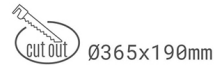

DOWNLIGHT CYGNUS Z2 942 20W 15° GREY MEAT WHITE ON/OFF

Article number: N215-K0001-CC942-H8-H15-ZC01_250-S6-###