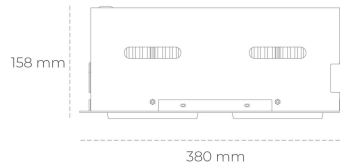

# DOWNLIGHT CYGNUS Z2 935 46W 15° GREY HI EFFICIENT ON/OFF

Article number: N215-K0001-BB935-H8-H15-ZC02\_600-S6-###

LED	COB
Light colour	3500 [K] HI EFFICIENT
CRI	90
Led chip flux	7248 [lm]
Luminous flux	5798 [lm]
System power	46 [W]
Luminaire Efficiency	126 [lm/W]
Beam angle	15°
Controller	ON/OFF
MacAdam	3 SDCM

### Downlight LED

LED downlight for drop ceiling installation. Aluminium housing. Available in white, black and grey. Any RAL palette colour available on enquiry. Housing enables adjustment in two axis planes. Glass cover included. Reflector beams available: 15°, 30°, 45° and 60°. Maximum power is 2x 37W

### LUMINAIRE

Weight	2.8 [kg]
Protection rating IP , IK , class	IP 20, IK 3,
Luminaire colour	GREY
Cover	Glass
Operating voltage	220-240V 50-60Hz

Note: All data are typical values. Tolerance of measurements +/-10%  
System features may change with product improvements due to technical advances.