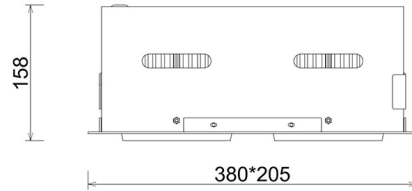

# DOWNLIGHT CYGNUS Z2 930 62W 60° GREY HI EFFICIENT ON/OFF

Article number: N215-K0001-BB930-H8-H60-ZC03\_800-S6-###

LED	COB
Light colour	3000 [K] HI EFFICIENT
CRI	90
Led chip flux	9912 [lm]
Luminous flux	7929 [lm]
System power	62 [W]
Luminaire Efficiency	128 [lm/W]
Beam angle	60°
Controller	ON/OFF
MacAdam	3 SDCM

### Downlight LED

LED downlight for drop ceiling installation. Aluminium housing. Available in white, black and grey. Any RAL palette colour available on enquiry. Housing enables adjustment in two axis planes. Glass cover included. Reflector beams available: 15°, 30°, 45° and 60°. Maximum power is 2x 37W

### LUMINAIRE

Weight	2,8 [kg]
Protection rating IP , IK , class	IP 20, IK 3,
Luminaire colour	GREY
Cover	Glass
Operating voltage	220-240V 50-60Hz

Note: All data are typical values. Tolerance of measurements +/-10% System features may change with product improvements due to technical advances.