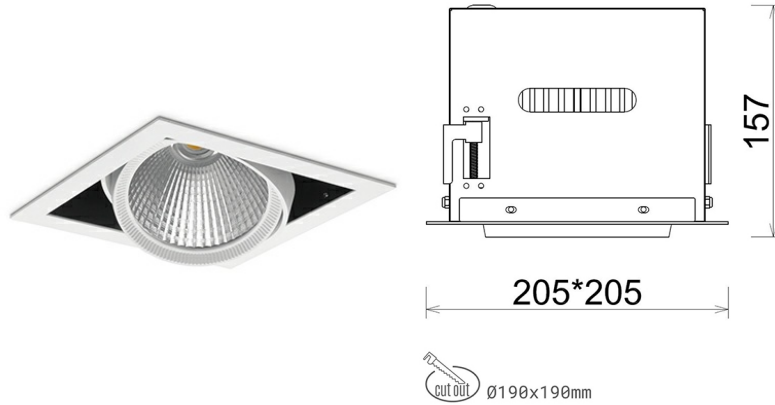

DOWNLIGHT CYGNUS Z1 825 25W 60° WHITE BREAD ON/OFF

LED	COB
Light colour	2500 [K] BREAD
CRI	80
Led chip flux	3042 [lm]
Luminous flux	2433 [lm]
System power	25 [W]
Luminaire Efficiency	97 [lm/W]
Beam angle	60°
Controller	ON/OFF
MacAdam	3 SDCM

Downlight LED

LED downlight for drop ceiling installation. Aluminium housing. Available in white and black. Any RAL palette colour available on enquiry. Housing enables adjustment in two axis planes. Glass cover included. Reflector beams available: 15°, 30°, 45° and 60°. Maximum power is 37W

LUMINAIRE

Weight	2,05 [kg]
Protection rating IP , IK , class	IP 20, IK 3,
Luminaire colour	WHITE
Cover	Glass
Operating voltage	220-240V 50-60Hz

Note: All data are typical values. Tolerance of measurements +/-10% System features may change with product improvements due to technical advances.

OPTIONS

RAL colours on inquiry, honeycomb louver on inquiry , Casambi on inquiry, DALI on inquiry, Phase-cut dimming on inquiry.

Generated: 16.07.2024

+48 32 388 80 00

www.cora.pl
cora@cora.pl

Street: Ignatza Hakuby 18
41-914 Bytom, Polska