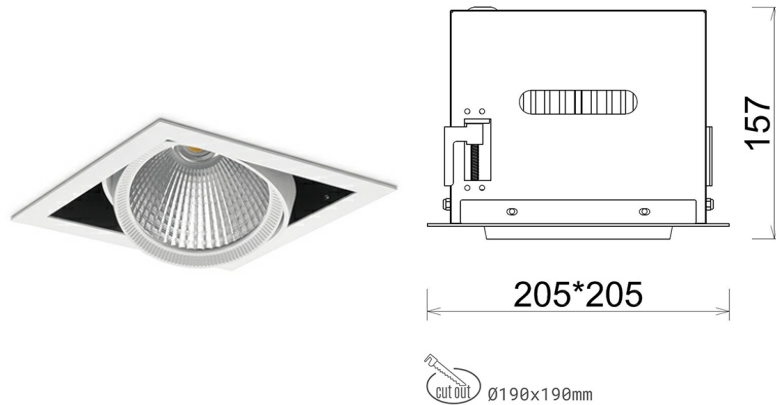

DOWNLIGHT CYGNUS Z1 825 37W 45° WHITE BREAD ON/OFF

Article number: N214-K0003-VF825-H8-H45-ZC03_950-S6-###

LED	COB
Light colour	2500 [K] BREAD
CRI	80
Led chip flux	4299 [lm]
Luminous flux	3439 [lm]
System power	37 [W]
Luminaire Efficiency	93 [lm/W]
Beam angle	45°
Controller	ON/OFF
MacAdam	3 SDCM

Downlight LED

LED downlight for drop ceiling installation. Aluminium housing. Available in white and black. Any RAL palette colour available on enquiry. Housing enables adjustment in two axis planes. Glass cover included. Reflector beams available: 15°, 30°, 45° and 60°. Maximum power is 37W

LUMINAIRE

Weight	2,05 [kg]
Protection rating IP , IK , class	IP 20, IK 3,
Luminaire colour	WHITE
Cover	Glass
Operating voltage	220-240V 50-60Hz

Note: All data are typical values. Tolerance of measurements +/-10% System features may change with product improvements due to technical advances.