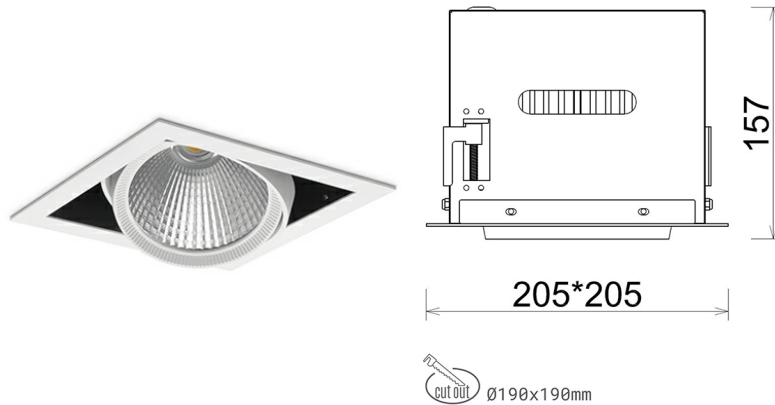

DOWNLIGHT CYGNUS Z1 820 25W 30° WHITE MEAT PINK ON/OFF

Article number: N214-K0003-VE820-H8-H30-ZC02_650-S6-###

LED	COB
Light colour	2000 [K] MEAT PINK
CRI	80
Led chip flux	2181 [lm]
Luminous flux	1744 [lm]
System power	25 [W]
Luminaire Efficiency	70 [lm/W]
Beam angle	30°
Controller	ON/OFF
MacAdam	3 SDCM

Downlight LED

LED downlight for drop ceiling installation. Aluminium housing. Available in white and black. Any RAL palette colour available on enquiry. Housing enables adjustment in two axis planes. Glass cover included. Reflector beams available: 15°, 30°, 45° and 60°. Maximum power is 37W

LUMINAIRE

Weight	2,05 [kg]
Protection rating IP , IK , class	IP 20, IK 3,
Luminaire colour	WHITE
Cover	Glass
Operating voltage	220-240V 50-60Hz

Note: All data are typical values. Tolerance of measurements +/-10% System features may change with product improvements due to technical advances.