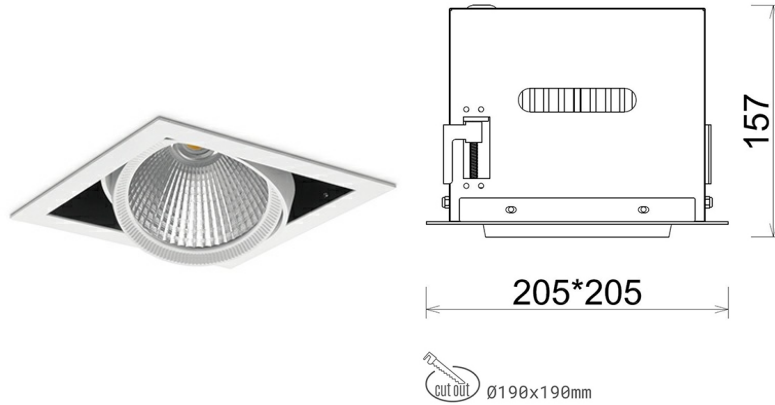

DOWNLIGHT CYGNUS Z1 820 10W 30° WHITE MEAT PINK ON/OFF

LED	COB
Light colour	2000 [K] MEAT PINK
CRI	80
Led chip flux	895 [lm]
Luminous flux	716 [lm]
System power	10 [W]
Luminaire Efficiency	72 [lm/W]
Beam angle	30°
Controller	ON/OFF
MacAdam	3 SDCM

Downlight LED

LED downlight for drop ceiling installation. Aluminium housing. Available in white and black. Any RAL palette colour available on enquiry. Housing enables adjustment in two axis planes. Glass cover included. Reflector beams available: 15°, 30°, 45° and 60°. Maximum power is 37W

LUMINAIRE

Weight	2,05 [kg]
Protection rating IP , IK , class	IP 20, IK 3,
Luminaire colour	WHITE
Cover	Glass
Operating voltage	220-240V 50-60Hz

Note: All data are typical values. Tolerance of measurements +/-10% System features may change with product improvements due to technical advances.

OPTIONS

RAL colours on inquiry, honeycomb louver on inquiry , Casambi on inquiry, DALI on inquiry, Phase-cut dimming on inquiry.

Generated: 16.07.2024

+48 32 388 80 00

www.cora.pl
cora@cora.pl

Street: Ignatza Hakuby 18
41-914 Bytom, Polska