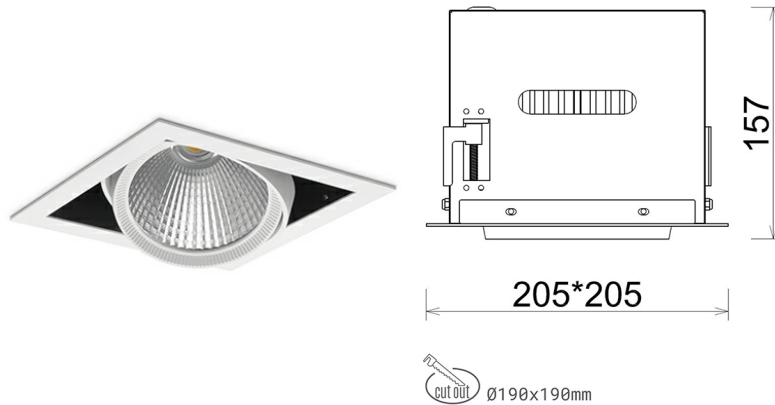

DOWNLIGHT CYGNUS Z1 820 31W 15° WHITE MEAT PINK ON/OFF

Article number: N214-K0003-VE820-H8-H15-ZC03_800-S6-###

LED	COB
Light colour	2000 [K] MEAT PINK
CRI	80
Led chip flux	2495 [lm]
Luminous flux	1996 [lm]
System power	31 [W]
Luminaire Efficiency	64 [lm/W]
Beam angle	15°
Controller	ON/OFF
MacAdam	3 SDCM

Downlight LED

LED downlight for drop ceiling installation. Aluminium housing. Available in white and black. Any RAL palette colour available on enquiry. Housing enables adjustment in two axis planes. Glass cover included. Reflector beams available: 15°, 30°, 45° and 60°. Maximum power is 37W

LUMINAIRE

Weight	2,05 [kg]
Protection rating IP , IK , class	IP 20, IK 3,
Luminaire colour	WHITE
Cover	Glass
Operating voltage	220-240V 50-60Hz

Note: All data are typical values. Tolerance of measurements +/-10% System features may change with product improvements due to technical advances.