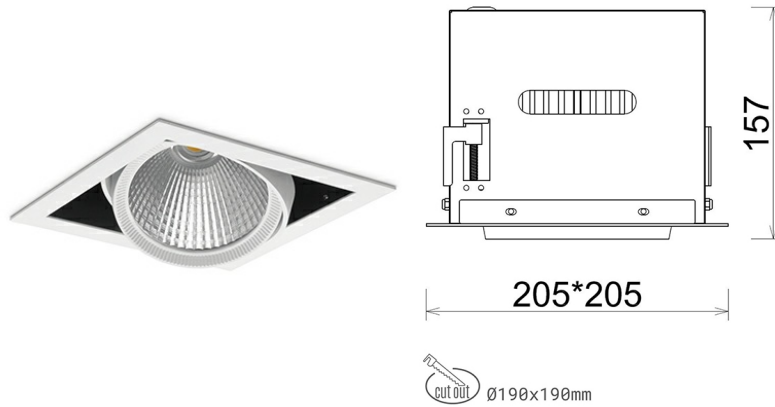

## DOWNLIGHT CYGNUS Z1 820 14W 15° WHITE MEAT PINK ON/OFF

Article number: N214-K0003-VE820-H8-H15-ZC01\_350-S6-###

LED	COB
Light colour	2000 [K] MEAT PINK
CRI	80
Led chip flux	1253 [lm]
Luminous flux	1002 [lm]
System power	14 [W]
Luminaire Efficiency	72 [lm/W]
Beam angle	15°
Controller	ON/OFF
MacAdam	3 SDCM

### Downlight LED

LED downlight for drop ceiling installation. Aluminium housing. Available in white and black. Any RAL palette colour available on enquiry. Housing enables adjustment in two axis planes. Glass cover included. Reflector beams available: 15°, 30°, 45° and 60°. Maximum power is 37W

### LUMINAIRE

Weight	2,05 [kg]
Protection rating IP , IK , class	IP 20, IK 3,
Luminaire colour	WHITE
Cover	Glass
Operating voltage	220-240V 50-60Hz

Note: All data are typical values. Tolerance of measurements +/-10% System features may change with product improvements due to technical advances.