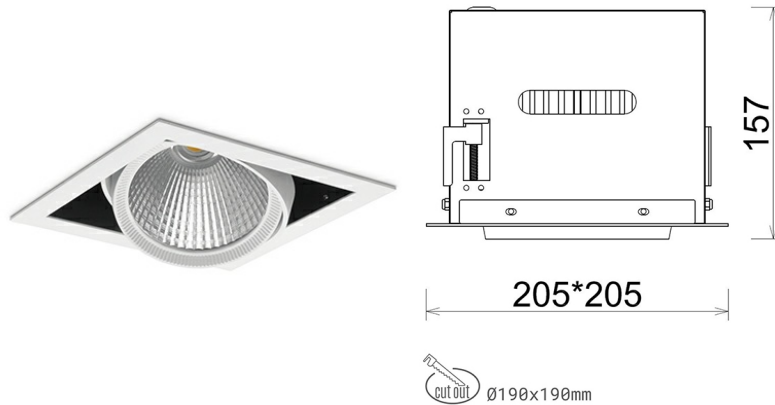

## DOWNLIGHT CYGNUS Z1 820 10W 15° WHITE MEAT PINK ON/OFF

Article number: N214-K0003-VE820-H8-H15-ZC01\_250-S6-###

|                      |                    |
|----------------------|--------------------|
| LED                  | COB                |
| Light colour         | 2000 [K] MEAT PINK |
| CRI                  | 80                 |
| Led chip flux        | 895 [lm]           |
| Luminous flux        | 716 [lm]           |
| System power         | 10 [W]             |
| Luminaire Efficiency | 72 [lm/W]          |
| Beam angle           | 15°                |
| Controller           | ON/OFF             |
| MacAdam              | 3 SDCM             |

### Downlight LED

LED downlight for drop ceiling installation. Aluminium housing. Available in white and black. Any RAL palette colour available on enquiry. Housing enables adjustment in two axis planes. Glass cover included. Reflector beams available: 15°, 30°, 45° and 60°. Maximum power is 37W

### LUMINAIRE

|                                   |                  |
|-----------------------------------|------------------|
| Weight                            | 2,05 [kg]        |
| Protection rating IP , IK , class | IP 20, IK 3,     |
| Luminaire colour                  | WHITE            |
| Cover                             | Glass            |
| Operating voltage                 | 220-240V 50-60Hz |