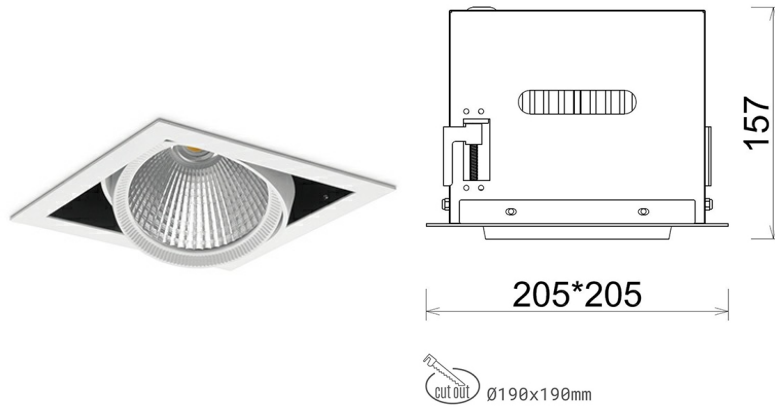

## DOWNLIGHT CYGNUS Z1 940 25W 45° WHITE | ON/OFF

Article number: N214-K0003-RF940-H8-H45-ZC02\_650-S6-###

LED	COB
Light colour	4000 [K]
CRI	90
Led chip flux	3141 [lm]
Luminous flux	2512 [lm]
System power	25 [W]
Luminaire Efficiency	100 [lm/W]
Beam angle	45°
Controller	ON/OFF
MacAdam	3 SDCM

### Downlight LED

LED downlight for drop ceiling installation. Aluminium housing. Available in white and black. Any RAL palette colour available on enquiry. Housing enables adjustment in two axis planes. Glass cover included. Reflector beams available: 15°, 30°, 45° and 60°. Maximum power is 37W

### LUMINAIRE

Weight	2,05 [kg]
Protection rating IP , IK , class	IP 20, IK 3,
Luminaire colour	WHITE
Cover	Glass
Operating voltage	220-240V 50-60Hz

Note: All data are typical values. Tolerance of measurements +/-10% System features may change with product improvements due to technical advances.