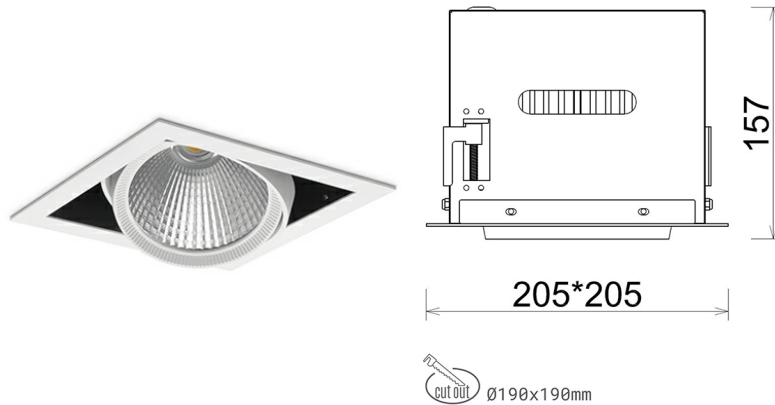

## DOWNLIGHT CYGNUS Z1 940 10W 45° WHITE | ON/OFF

Article number: N214-K0003-RF940-H8-H45-ZC01\_250-S6-###

LED	COB
Light colour	4000 [K]
CRI	90
Led chip flux	1208 [lm]
Luminous flux	966 [lm]
System power	10 [W]
Luminaire Efficiency	97 [lm/W]
Beam angle	45°
Controller	ON/OFF
MacAdam	3 SDCM

### Downlight LED

LED downlight for drop ceiling installation. Aluminium housing. Available in white and black. Any RAL palette colour available on enquiry. Housing enables adjustment in two axis planes. Glass cover included. Reflector beams available: 15°, 30°, 45° and 60°. Maximum power is 37W

### LUMINAIRE

Weight	2,05 [kg]
Protection rating IP , IK , class	IP 20, IK 3,
Luminaire colour	Glass
Cover	220-240V 50-60Hz
Operating voltage	

Note: All data are typical values. Tolerance of measurements +/-10% System features may change with product improvements due to technical advances.