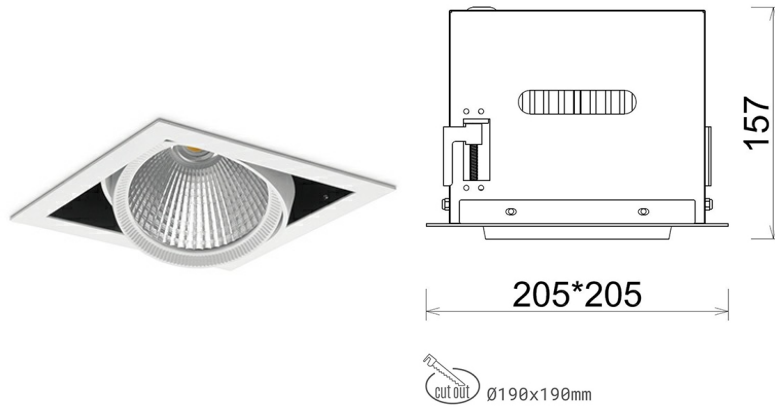

DOWNLIGHT CYGNUS Z1 940 23W 30° WHITE | ON/OFF

Article number: N214-K0003-RF940-H8-H30-ZC02_600-S6-###

LED	COB
Light colour	4000 [K]
CRI	90
Led chip flux	2899 [lm]
Luminous flux	2319 [lm]
System power	23 [W]
Luminaire Efficiency	101 [lm/W]
Beam angle	30°
Controller	ON/OFF
MacAdam	3 SDCM

Downlight LED

LED downlight for drop ceiling installation. Aluminium housing. Available in white and black. Any RAL palette colour available on enquiry. Housing enables adjustment in two axis planes. Glass cover included. Reflector beams available: 15°, 30°, 45° and 60°. Maximum power is 37W

LUMINAIRE

Weight	2,05 [kg]
Protection rating IP , IK , class	IP 20, IK 3,
Luminaire colour	WHITE
Cover	Glass
Operating voltage	220-240V 50-60Hz

Note: All data are typical values. Tolerance of measurements +/-10% System features may change with product improvements due to technical advances.