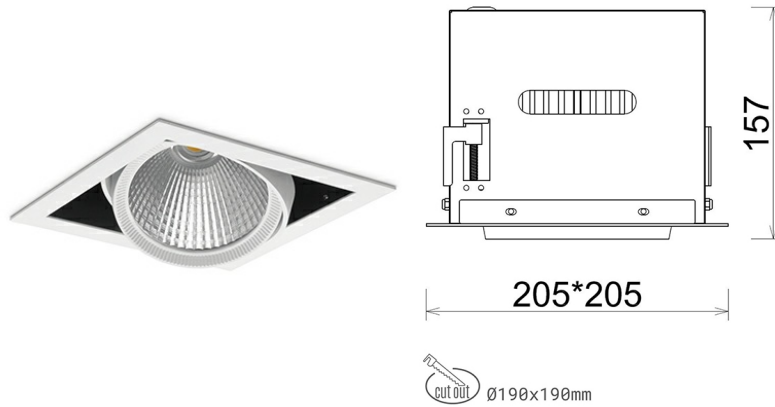

DOWNLIGHT CYGNUS Z1 940 19W 30° WHITE | ON/OFF

Article number: N214-K0003-RF940-H8-H30-ZC01_500-S6-###

LED	COB
Light colour	4000 [K]
CRI	90
Led chip flux	2416 [lm]
Luminous flux	1932 [lm]
System power	19 [W]
Luminaire Efficiency	102 [lm/W]
Beam angle	30°
Controller	ON/OFF
MacAdam	3 SDCM

Downlight LED

LED downlight for drop ceiling installation. Aluminium housing. Available in white and black. Any RAL palette colour available on enquiry. Housing enables adjustment in two axis planes. Glass cover included. Reflector beams available: 15°, 30°, 45° and 60°. Maximum power is 37W

LUMINAIRE

Weight	2,05 [kg]
Protection rating IP , IK , class	IP 20, IK 3,
Luminaire colour	Glass
Cover	220-240V 50-60Hz
Operating voltage	

Note: All data are typical values. Tolerance of measurements +/-10% System features may change with product improvements due to technical advances.