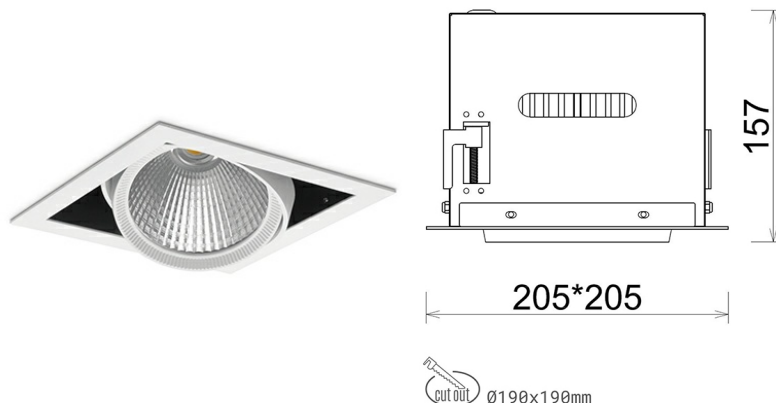

DOWNLIGHT CYGNUS Z1 940 23W 15° WHITE | ON/OFF

LED	COB
Light colour	4000 [K] |
CRI	90
Led chip flux	2899 [lm]
Luminous flux	2319 [lm]
System power	23 [W]
Luminaire Efficiency	101 [lm/W]
Beam angle	15°
Controller	ON/OFF
MacAdam	3 SDCM

Downlight LED

LED downlight for drop ceiling installation. Aluminium housing. Available in white and black. Any RAL palette colour available on enquiry. Housing enables adjustment in two axis planes. Glass cover included. Reflector beams available: 15°, 30°, 45° and 60°. Maximum power is 37W

LUMINAIRE

Weight	2,05 [kg]
Protection rating IP , IK , class	IP 20, IK 3,
Luminaire colour	WHITE
Cover	Glass
Operating voltage	220-240V 50-60Hz

Note: All data are typical values. Tolerance of measurements +/-10% System features may change with product improvements due to technical advances.

OPTIONS

RAL colours on inquiry, honeycomb louver on inquiry , Casambi on inquiry, DALI on inquiry, Phase-cut dimming on inquiry.

Generated: 26.06.2024

+48 32 388 80 00

www.cora.pl
cora@cora.pl

Street: Ignatza Hakuby 18
41-914 Bytom, Polska