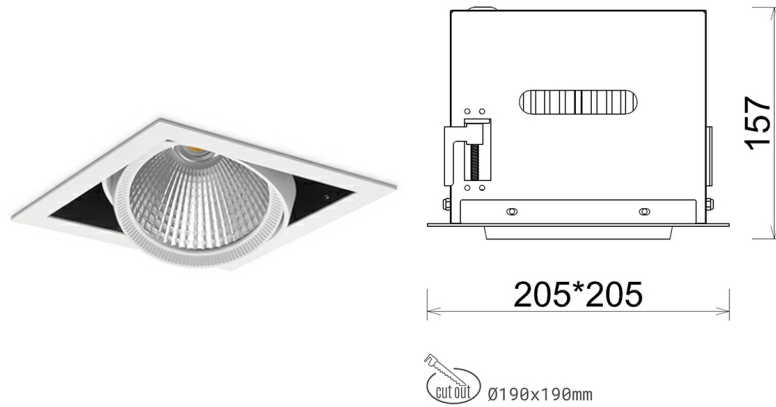

DOWNLIGHT CYGNUS Z1 930 10W 60° WHITE | ON/OFF

Article number: N214-K0003-RF930-H8-H60-ZC01_250-S6-###

LED	COB
Light colour	3000 [K]
CRI	90
Led chip flux	1152 [lm]
Luminous flux	921 [lm]
System power	10 [W]
Luminaire Efficiency	92 [lm/W]
Beam angle	60°
Controller	ON/OFF
MacAdam	3 SDCM

Downlight LED

LED downlight for drop ceiling installation. Aluminium housing. Available in white and black. Any RAL palette colour available on enquiry. Housing enables adjustment in two axis planes. Glass cover included. Reflector beams available: 15°, 30°, 45° and 60°. Maximum power is 37W

LUMINAIRE

Weight	2,05 [kg]
Protection rating IP , IK , class	IP 20, IK 3,
Luminaire colour	WHITE
Cover	Glass
Operating voltage	220-240V 50-60Hz

Note: All data are typical values. Tolerance of measurements +/-10% System features may change with product improvements due to technical advances.